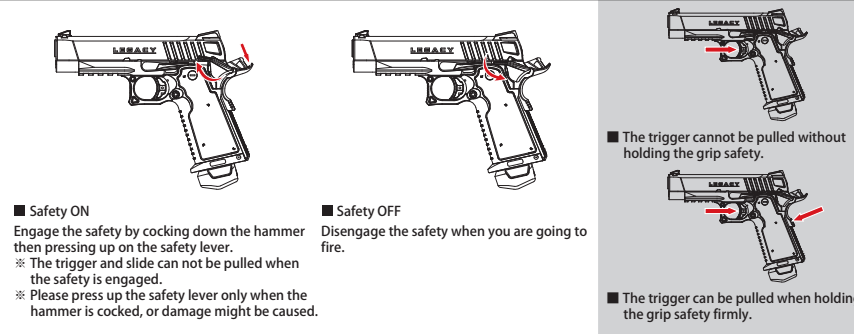

2 SAFETY DEVICE