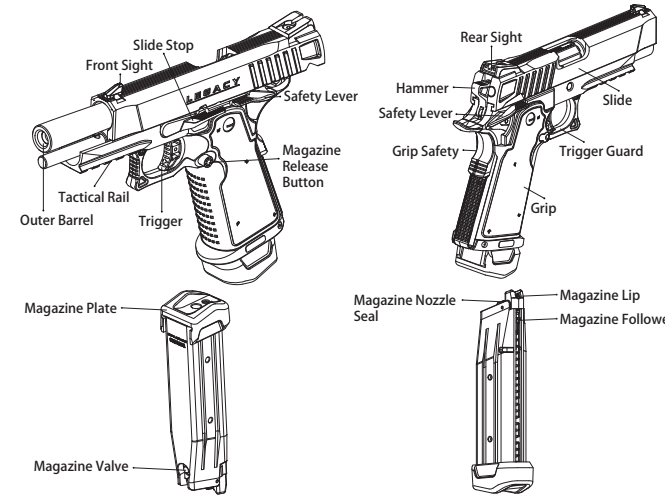

1 PART DESCRIPTION